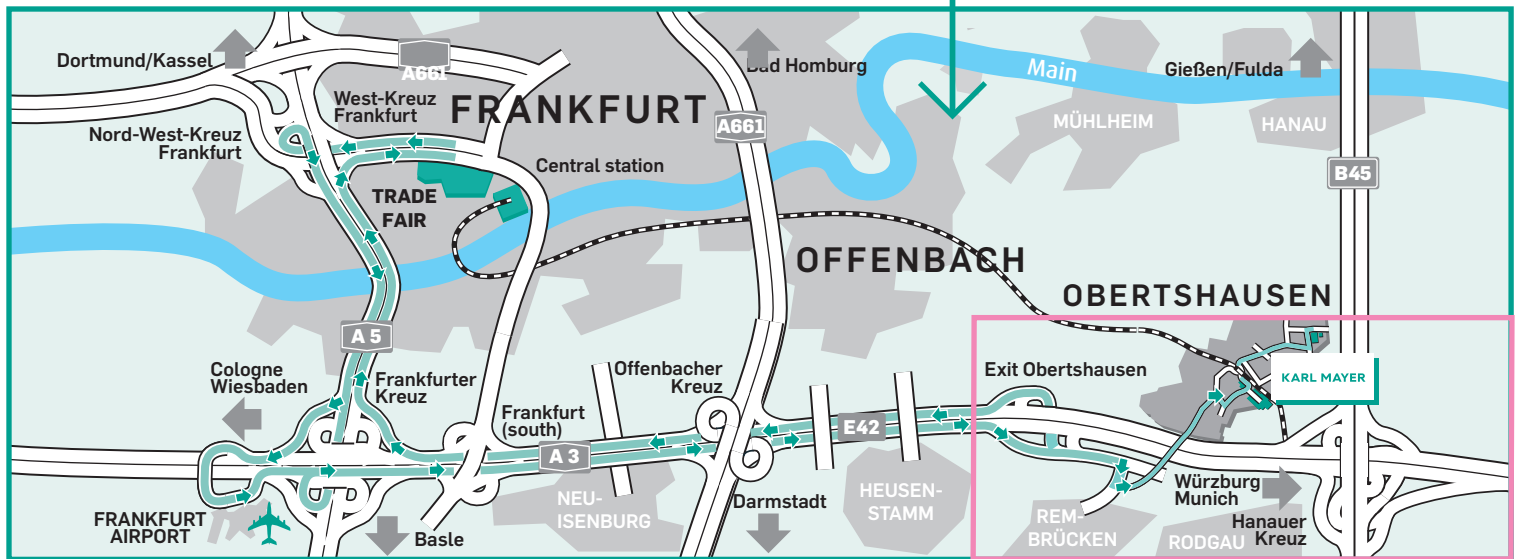

HOW TO REACH US BY CAR

Coming from Cologne, take motorway A3, coming from Hamburg or Bern take motorway A5 to Frankfurter Kreuz and follow A3 direction Munich to Hanauer Kreuz, then take direction Gießen/Fulda.

Coming from Munich, take motorway A3 to Hanauer Kreuz, then take direction Gießen/Fulda. For further navigation use maps below.

... OR BY TRAIN

From Frankfurt Airport take S-Bahn (German urban railway line) to Frankfurt-Konstablerwache and then take the S1 line in the direction of Rödermark-Ober-Roden up to Obertshausen station.