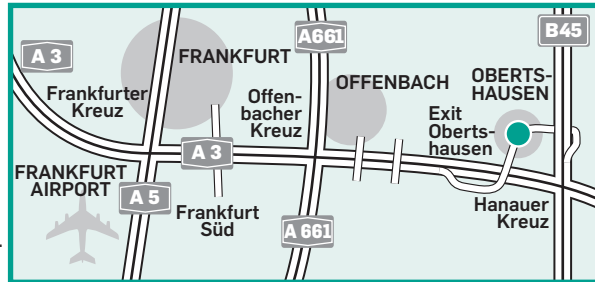

HOW TO REACH US BY CAR

Coming from Cologne, take motorway A3, coming from Hamburg or Bern take motorway A5 to Frankfurter Kreuz and follow A3 direction Munich to Hanauer Kreuz, then take direction Gießen/Fulda.

Coming from Munich, take motorway A3 to Hanauer Kreuz, then take direction Gießen/Fulda. For further navigation use maps below.

... OR BY TRAIN

From Frankfurt Airport take S-Bahn (German urban railway line) to Frankfurt-Konstablerwache and then take the S1 line in the direction of Rödermark-Ober-Roden up to Obertshausen station.